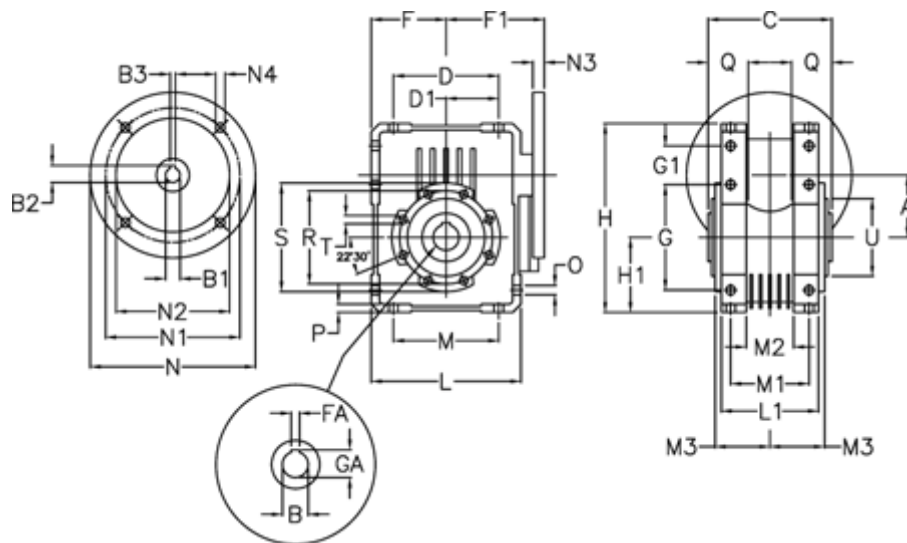

Article number: 392211004674016

Description: Worm Gear with Torque Limiter
W110 L1-U-46-P100 B5

Measures

A = 110.1	F = 125	L = 250	N2 = 180	T = M12x19
B = 42	F1 = 151	L1 = 143	N3 = 13	U = 130
B1 E7 = 28	FA = 12	M = 184	N4 = 13	
B2 = 31.3	G = 184	M1 = 115	O = 14	
B3 H9 = 8	G1 = 58	M2 = 69	P = 14	
C = 155	GA = 45.3	M3 = 73	Q = 45	
D = 174	H = 308	N = 250	R = 165	
D1 = 82	H1 = 125	N1 = 215	S = 200	